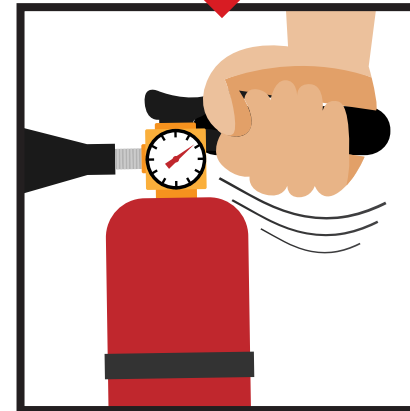

HOW TO USE A FIRE EXTINGUISHER

P
PULL

PULL THE
SAFETY PIN
OUT OF THE
EXTINGUISHER

A
AIM

AIM THE
EXTINGUISHER
AT THE BASE
OF THE FIRE.

S
SQUEEZE

SQUEEZE
THE HANDLE
OF THE FIRE
EXTINGUISHER.

S
SWEEP

SWEEP FROM
SIDE TO SIDE AT
THE BASE OF
THE FLAME.