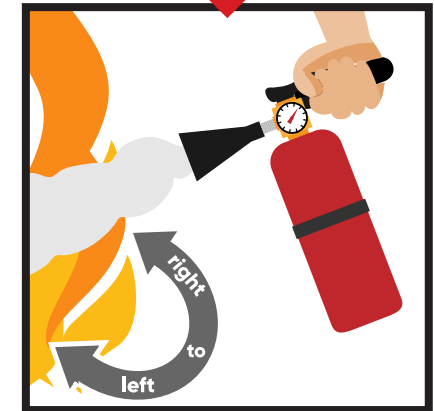

HOW TO USE A FIRE EXTINGUISHER

P
PULL

PULL THE
SAFETY PIN
OUT OF THE
EXTINGUISHER

A
AIM

AIM THE
EXTINGUISHER
AT THE BASE
OF THE FIRE.

S
SQUEEZE

SQUEEZE
THE HANDLE
OF THE FIRE
EXTINGUISHER.

S
SWEEP

SWEEP FROM
SIDE TO SIDE AT
THE BASE OF
THE FLAME.