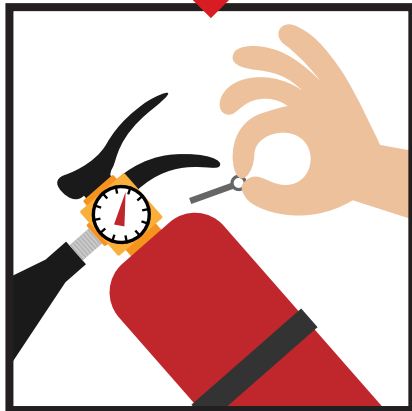

HOW TO USE A FIRE EXTINGUISHER

P
PULL

PULL THE
SAFETY PIN
OUT OF THE
EXTINGUISHER

A
AIM

AIM THE
EXTINGUISHER
AT THE BASE
OF THE FIRE.

S
SQUEEZE

SQUEEZE
THE HANDLE
OF THE FIRE
EXTINGUISHER.

S
SWEEP

SWEEP FROM
SIDE TO SIDE AT
THE BASE OF
THE FLAME.